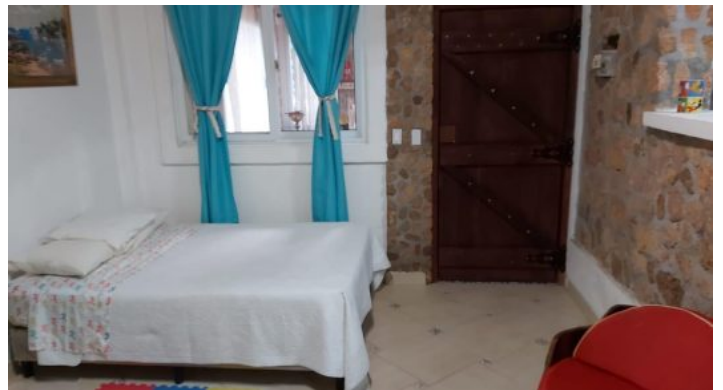

1200

M²

3

Bedrooms

T: +507 830 5300 E: enquiries@hatstonerealestate.com

\$ 245,000
For Sale | Residential | Panama City Cerro Azul

Property details

This country house has a land of 1,200m² and is distributed in 3 bedrooms, dining room, kitchen, portal and terrace.